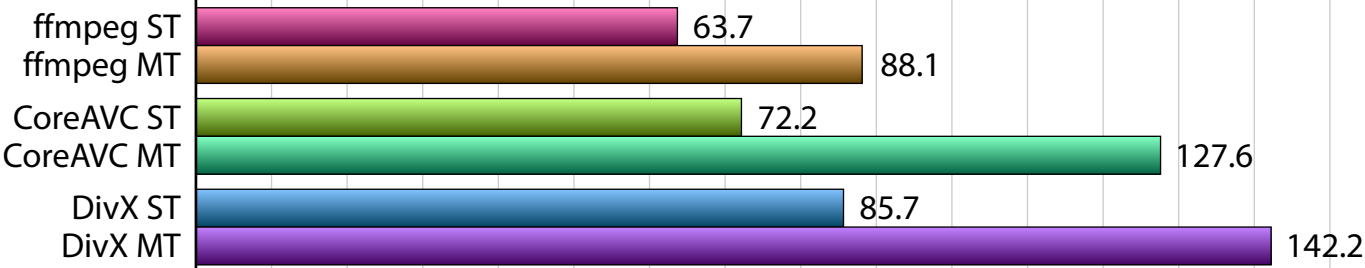

stargazer (720p/30, high bitrate, CABAC)

nine (1080p/24, low bitrate, CAVLC)

masagin (1080p/24, high bitrate, CABAC)

fps 10 20 30 40 50 60 70 80 90 100 110 120 130 140 150

CPU: Intel Core 2 Duo T7300 @ 2.00 GHz • operating system: Windows XP SP2 • host application: GraphEdit
ffdshow r2583 (2009-01-05, build by clsid) • CoreAVC 1.6.0.0 • DivX H.264 Decoder 1.0 (Build 08_01_00_00094_DSDDecH264)
ST = single-threaded; MT = multi-threaded, using both cores