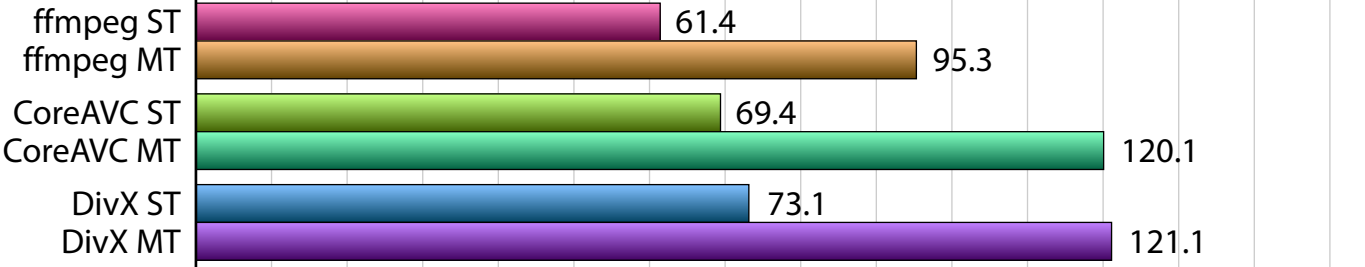

stargazer (720p/30, high bitrate, CABAC)

nine (1080p/24, low bitrate, CAVLC)

masagin (1080p/24, high bitrate, CABAC)

fps 10 20 30 40 50 60 70 80 90 100 110 120 130 140 150

CPU: Intel Core 2 Duo T7300 @ 2.00 GHz • operating system: Windows XP SP2 • host application: GraphEdit
ffdshow r2583 (2009-01-05, build by clsid) • CoreAVC 1.6.0.0 • DivX H.264 Decoder 1.0 (Build 08_01_00_00094_DSDDecH264)
ST = single-threaded; MT = multi-threaded, using both cores